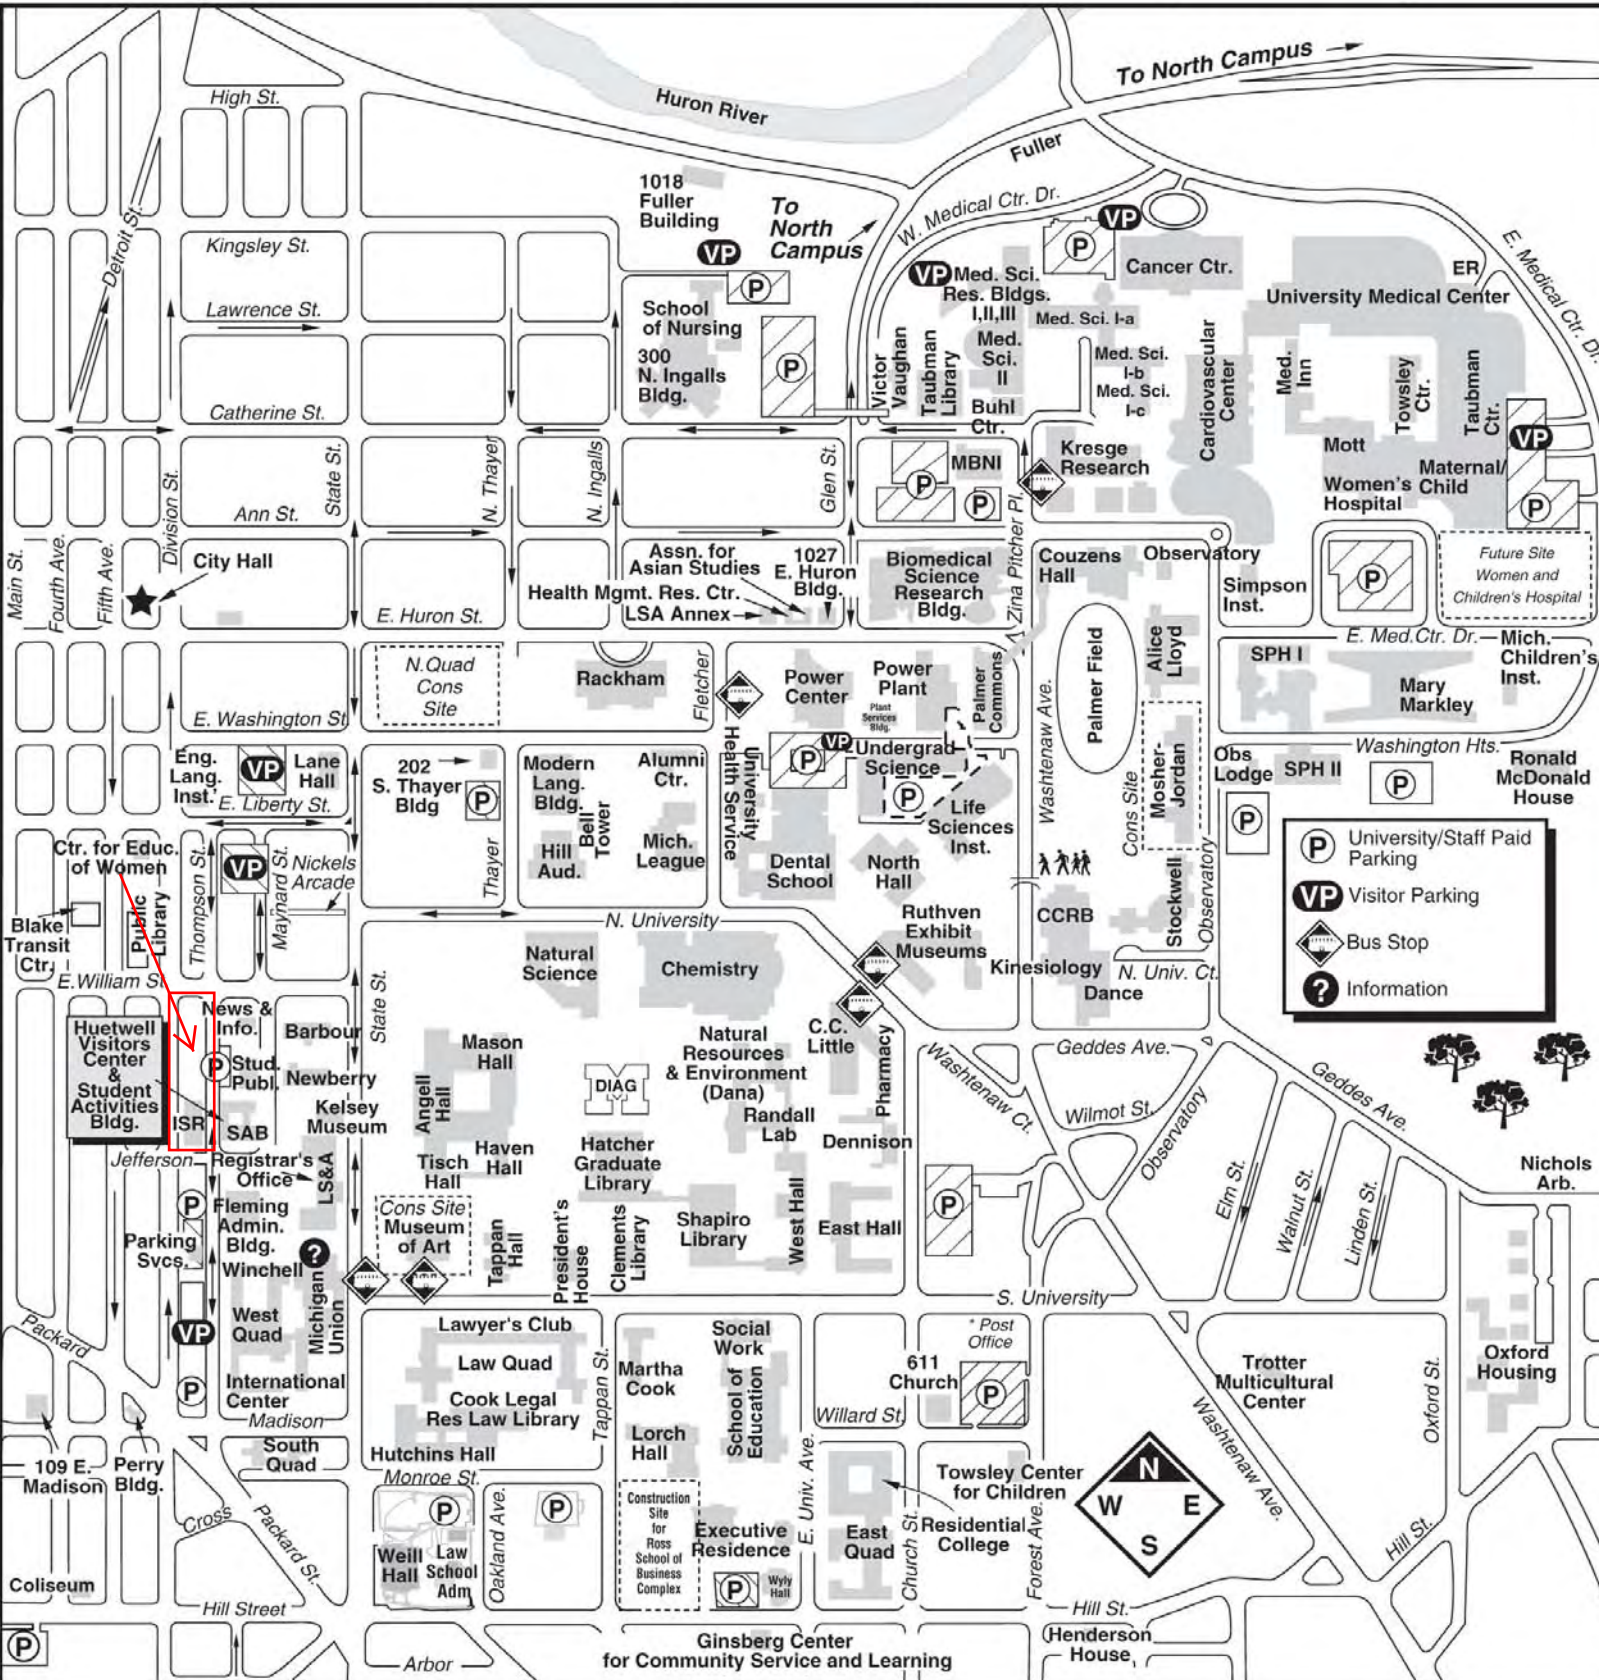

# University of Michigan Central Campus

A B C D E F

To Wolverine Tower and I-94

**?** Campus Information Center, (First floor, Michigan Union, 764-INFO)

© 2008 University of Michigan, MM&D  
For use information call 734-764-9270.